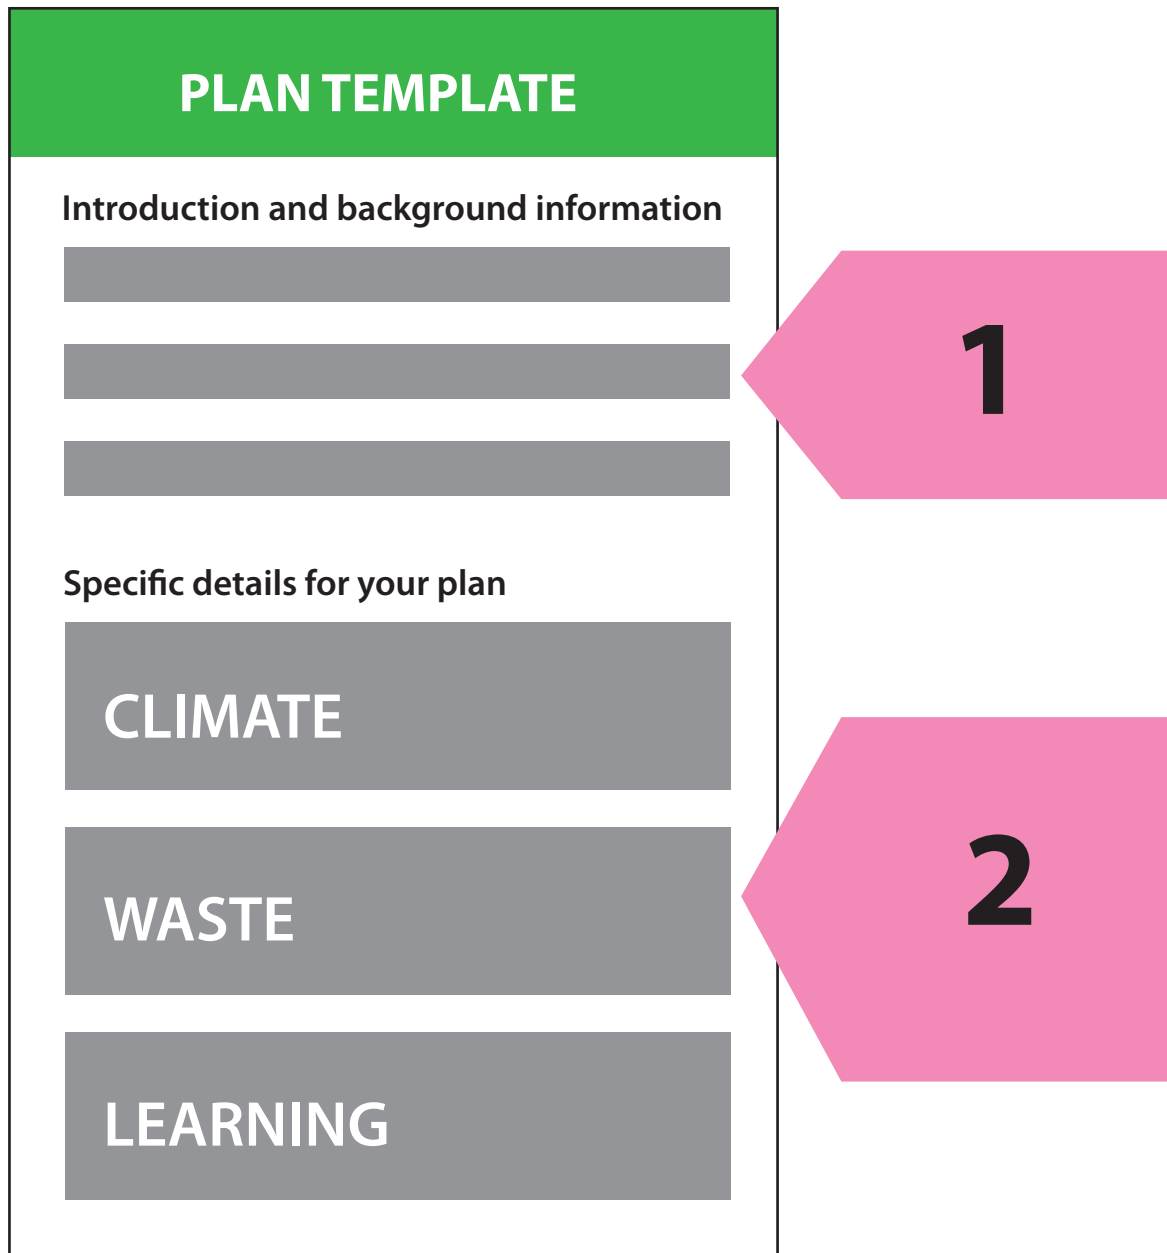

This template is designed to help your department complete your sustainability plan. The template is divided into two sections to help understand your unique challenges and your proposed solutions.

If you are looking for a sample template, or ideas about solutions your department could implement, please consult the resources section of our website or contact us at sustainable@uOttawa.ca.