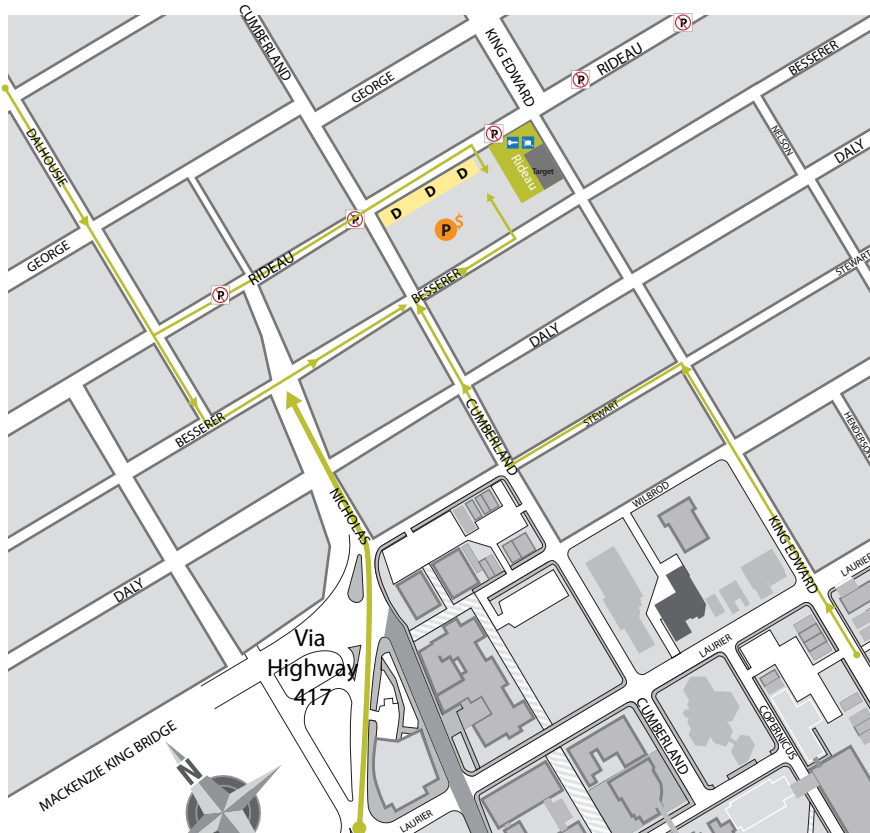

2023 Move-In

Access to Residences

Henderson / 45 Mann

Friel

Rideau

2023 Move-In

- D** Unloading zone
- P** No Parking
- P** Underground Parking
- P** Parking
- P\$** Paid parking
- Carts
- Key

uOttawa