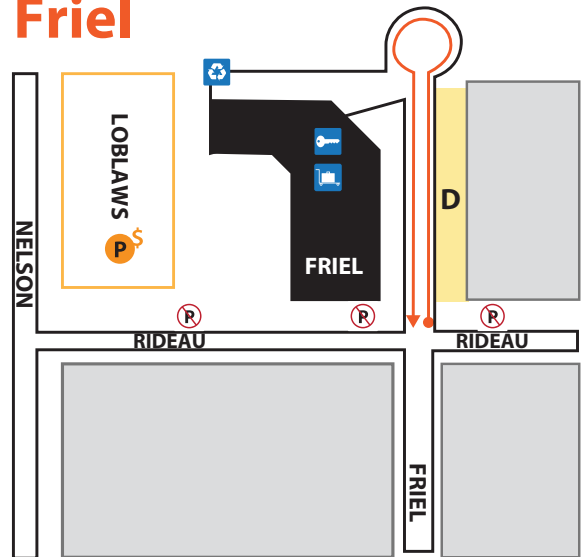

2024 Move-In

- D** Unloading zone
- P** No Parking
- P** Underground Parking
- P** Parking
- P\$** Paid parking
- Carts
- Key
- Recycling
- Garbage

Access to Residences

200 Lees

Henderson / 45 Mann

Friel

Rideau

2024 Move-In

-  Unloading zone
-  No Parking
-  Underground Parking
-  Parking
-  Paid parking
-  Carts
-  Key
-  Recycling

uOttawa

Service du logement
Housing Service

Access to Residences