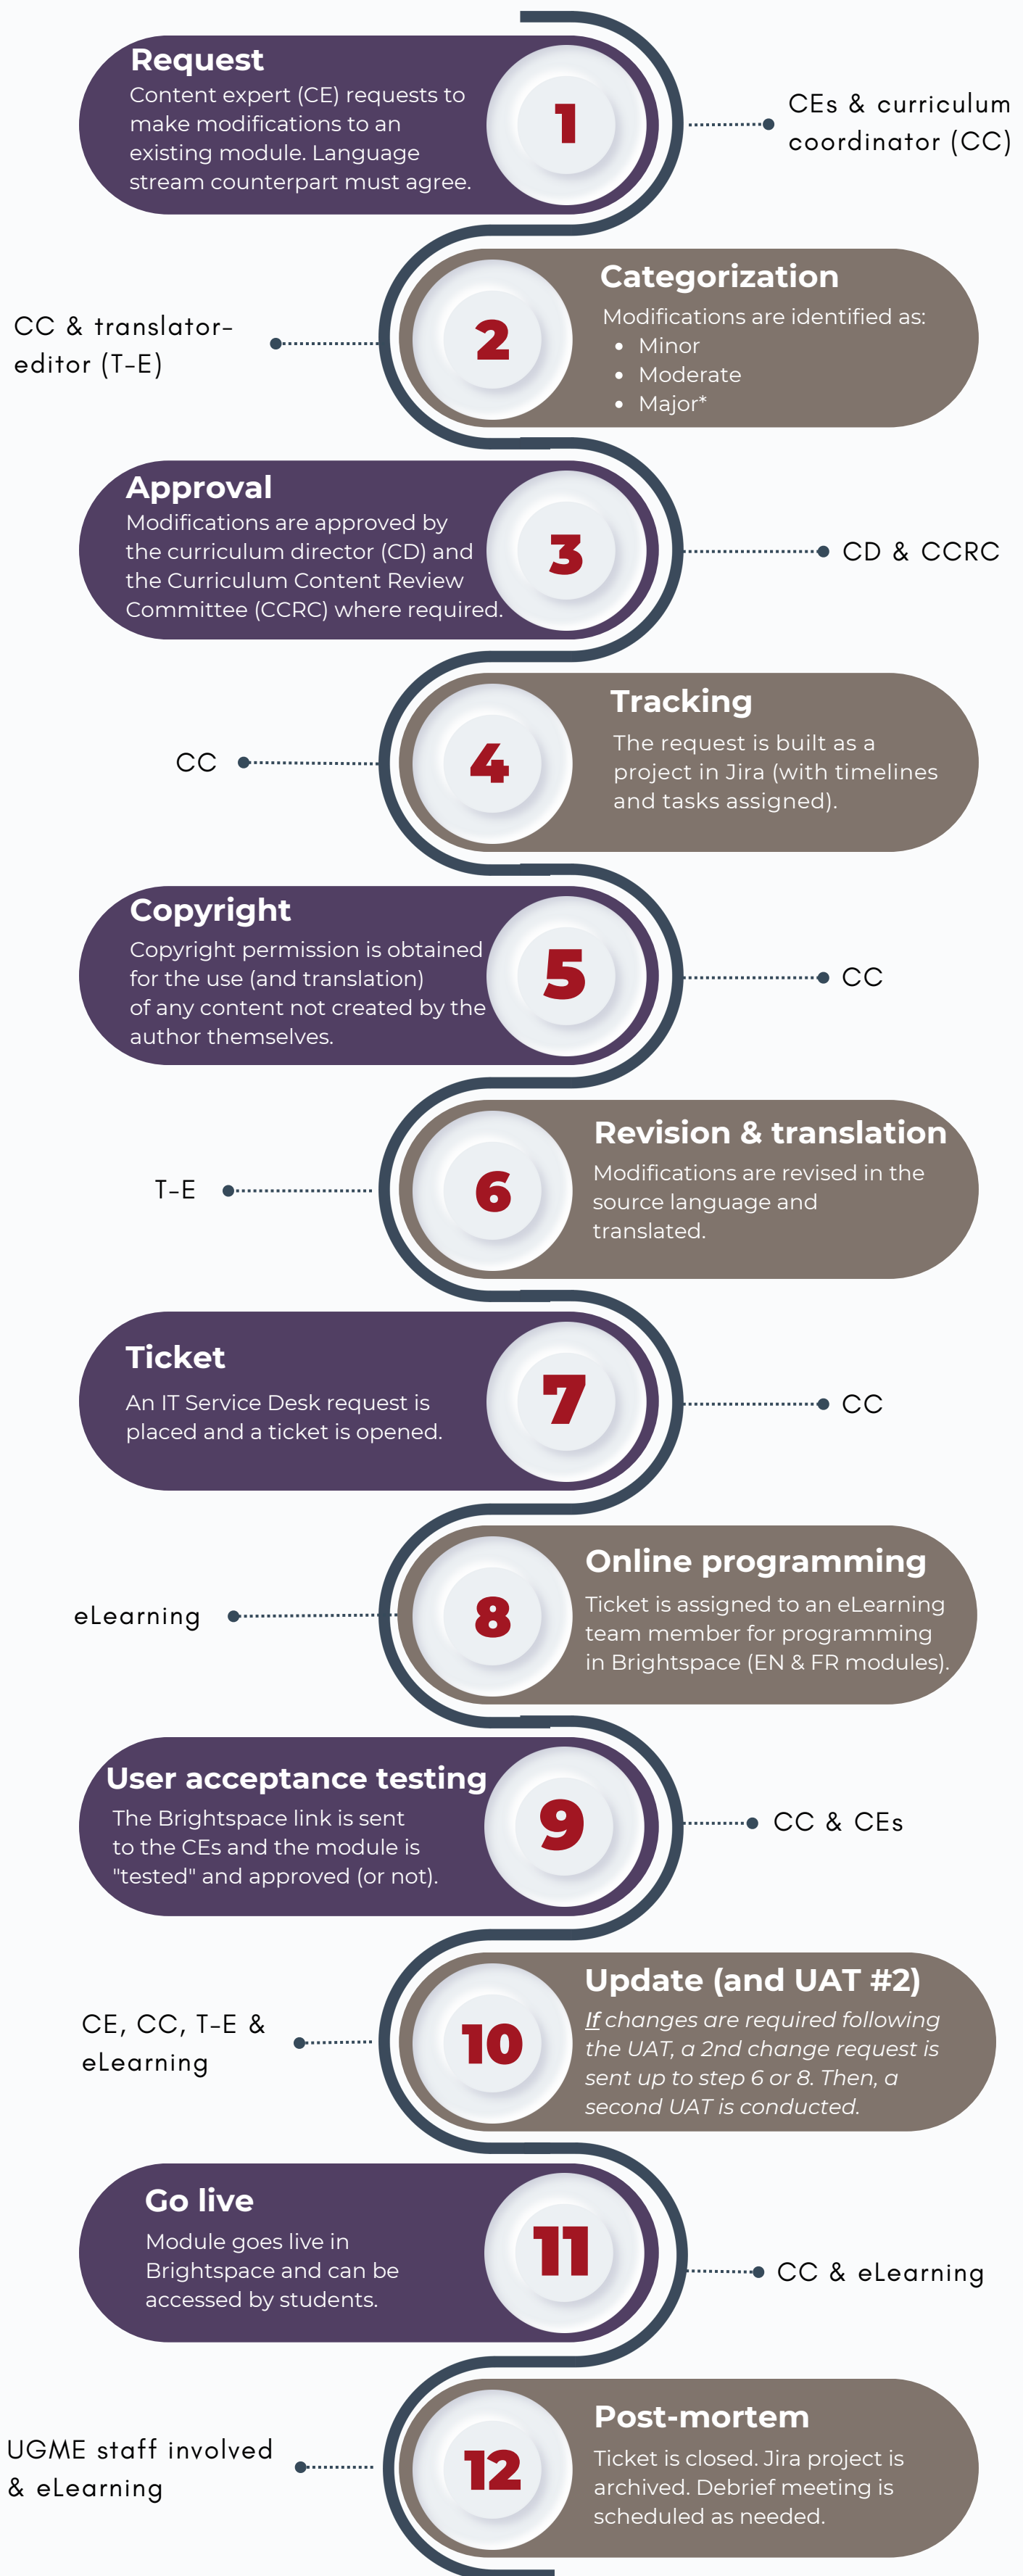

MODULE MODIFICATIONS (CBLM & SLM)

Timeline = approximately 3 to 6 months

*Major modifications follow the same process as new modules.