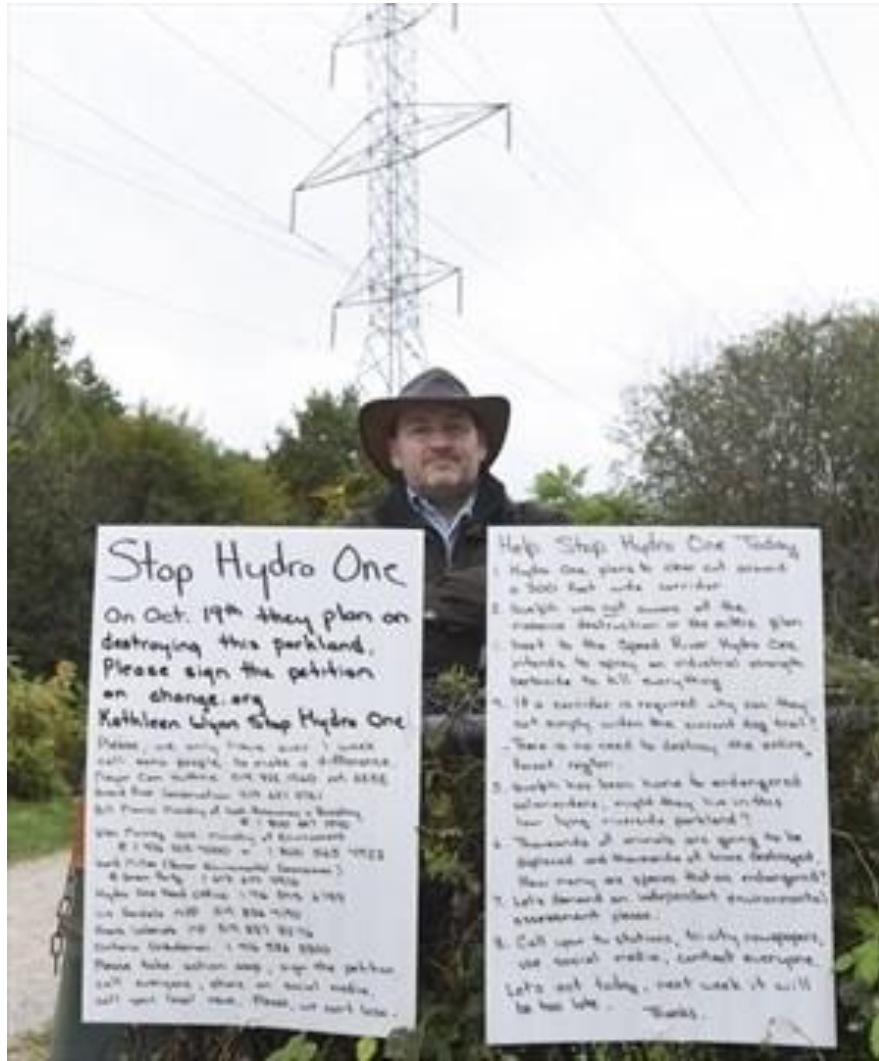


A photograph of a dirt path winding through a dense forest. Two people are walking away from the camera on the path. The trees are tall and leafy, creating a canopy overhead. The ground is covered in brown leaves and dirt. The overall tone is somewhat somber due to the dark lighting and the text overlay.

“we will be using heavy machinery such as grinders and bulldozers in order to remove all vegetation”

**Hydro One
Clear-Cutting**

Inform

Consult

Involve

Collaborate

Empower

Inform